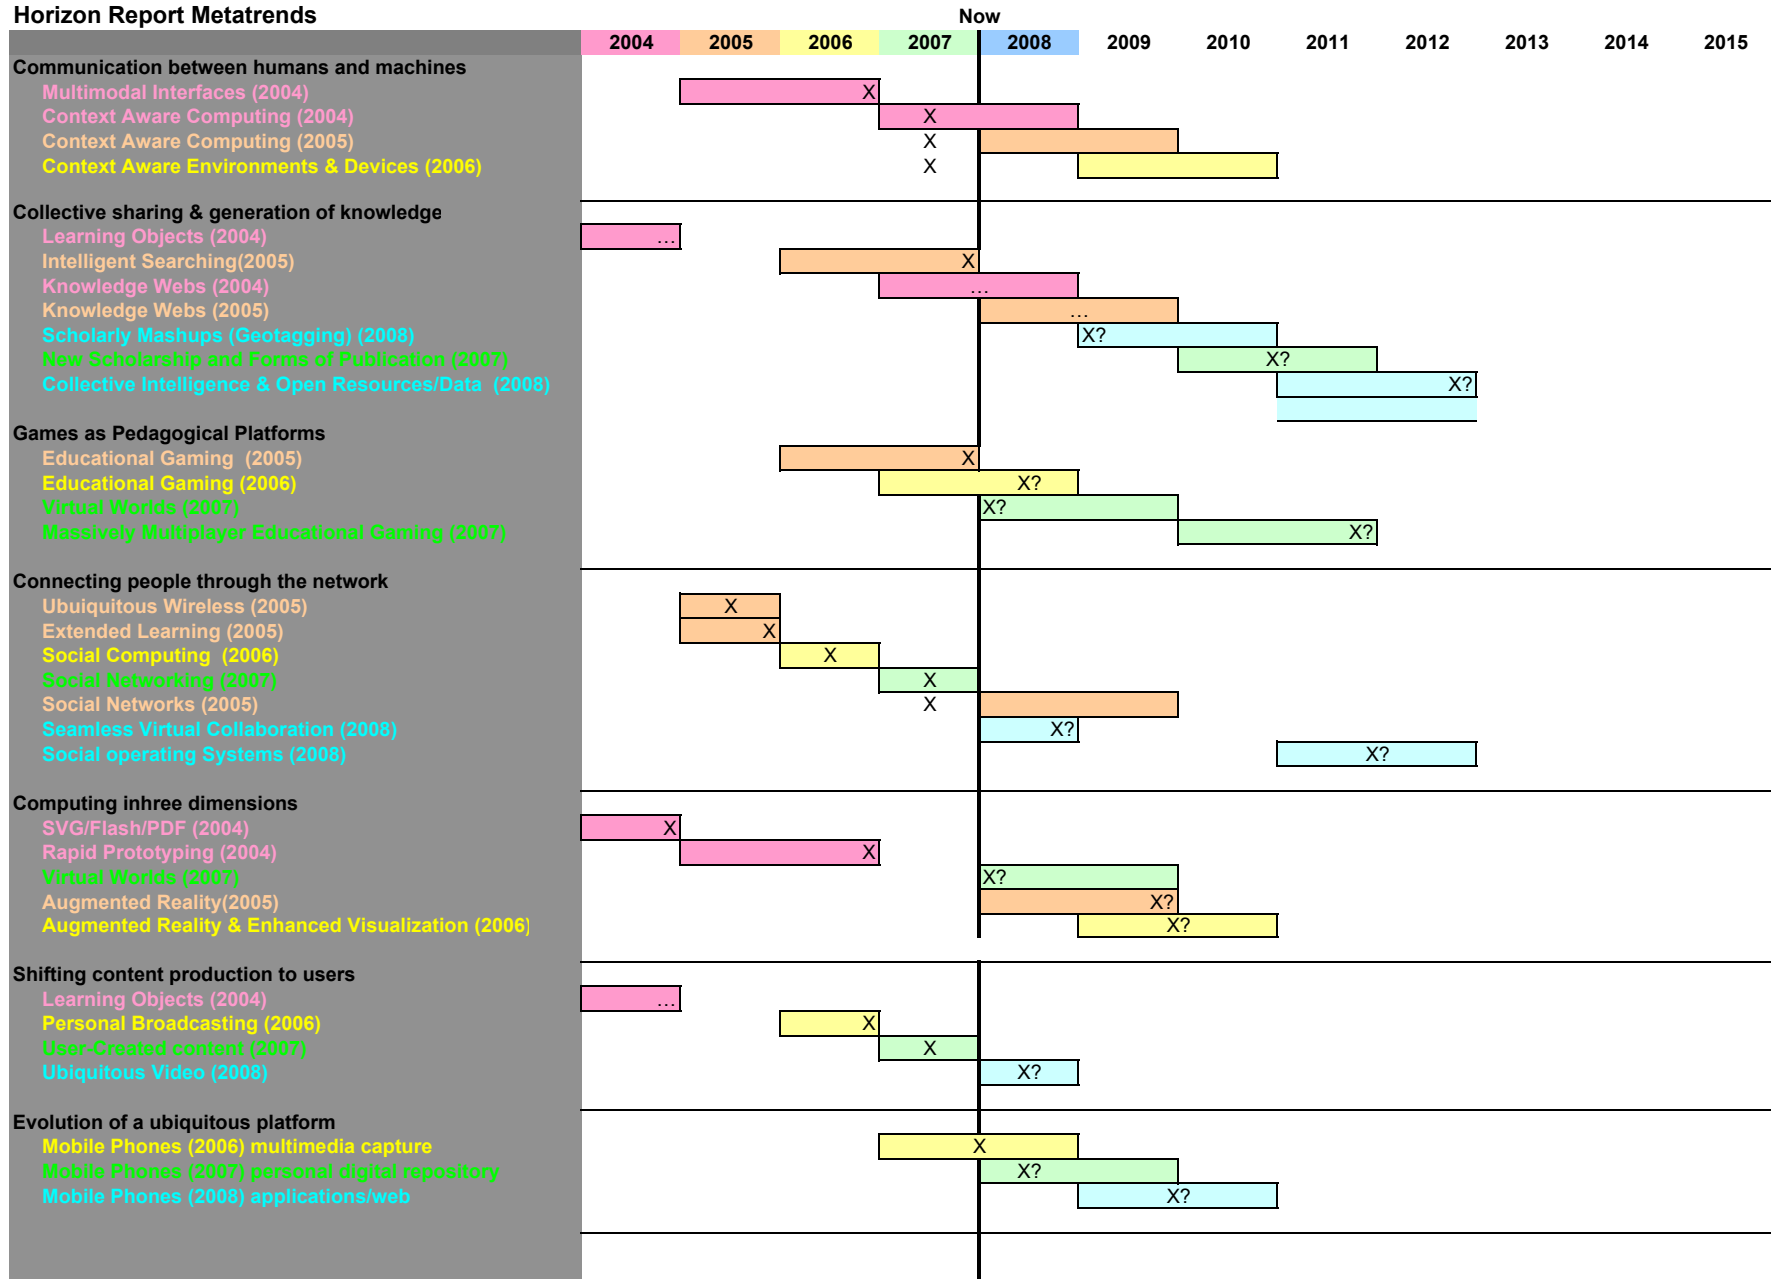

Horizon Report Metatrends

X's represent the moment the tipping point was/will be likely reached ...